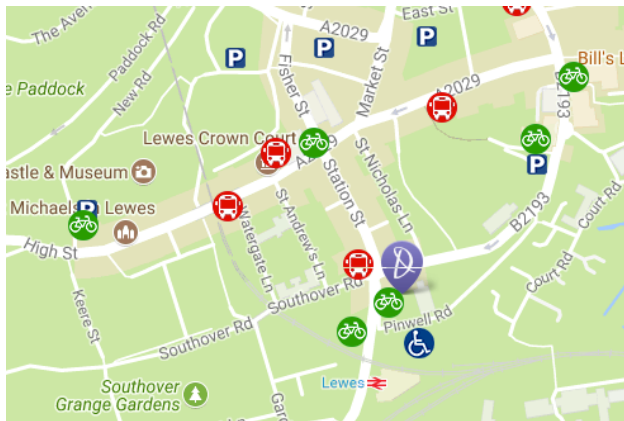

Information for visiting teachers bringing students to **Explore Film** study days

Contact

Lisa Wardle 07867 412106
education@lewesdepot.org

Location

Depot
Pinwell Road
Lewes
East Sussex
BN7 2JS

01273 525354

Travel

Depot is ideally located for visiting by train as the venue is located to the rear of Lewes station.

If travelling by coach the front of Lewes station would be a good drop off point as Pinwell Road is a very narrow lane.

Further travel details including information about disabled parking options are available on the website lewesdepot.org

Access

The three auditoria; the Cafe, Restaurant, Lounge and Gallery; the toilets; the outside terraces and the garden are equally accessible to all. All signage is bold and large. There are gender neutral toilets adjacent to the restaurant.